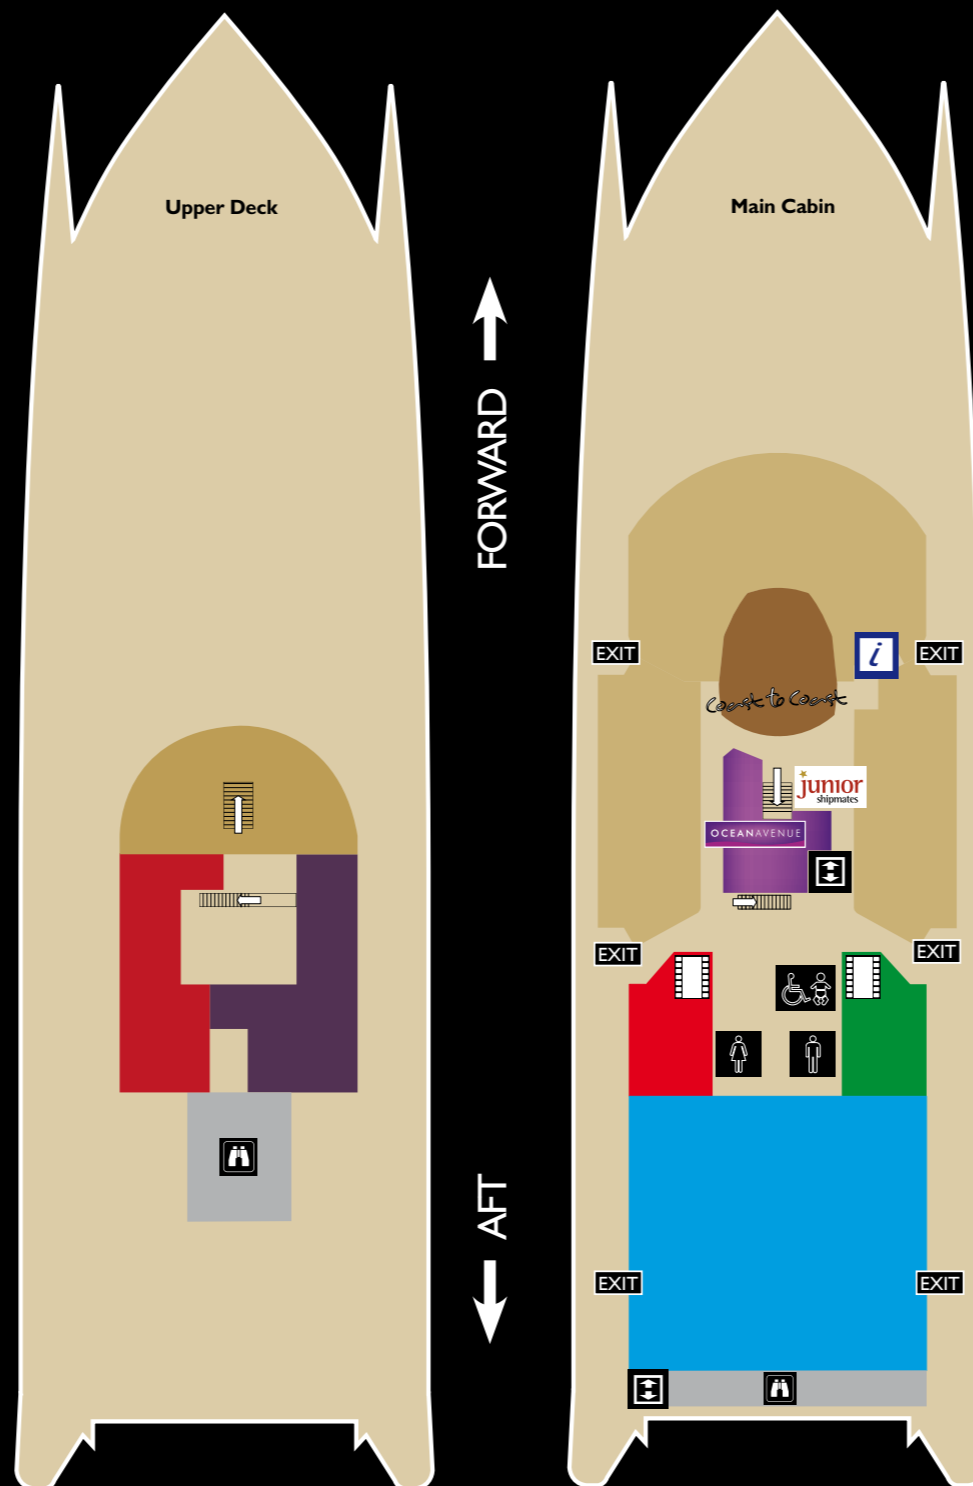

■ Available at a small premium you can pre book a seat onboard to ensure all of your group can sit together or get the best view.

- Lift
- Blue Point Café Bar
- Red Family Area
- Green Family Area
- Red Cinema Lounge
- Green Cinema Lounge
- Family Area
- Shop
- Children's Play Area
- Café
- Passenger Service Desk
- Observation Decks