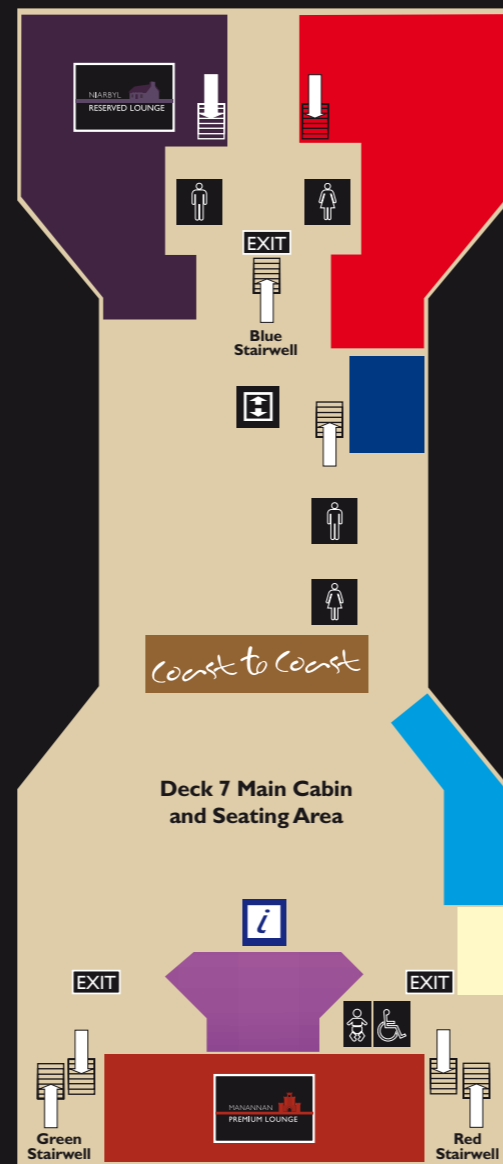

■ Available at a small premium you can pre book a seat onboard to ensure all of your group can sit together or get the best view.

↑ AFT

FORWARD ↓

- ☒ Lift
- Legends Bar
- Premium Lounge
- Niarbyl Reserved Lounge
- Family Area
- Children's Play Area
- Shop
- Coast to Coast Café
- ☒ Passenger Service Desk
- Dog Lounge
- ☒ Observation Deck
- Passenger Cabins
- Executive Club

## WELCOME ABOARD

Coast to Coast